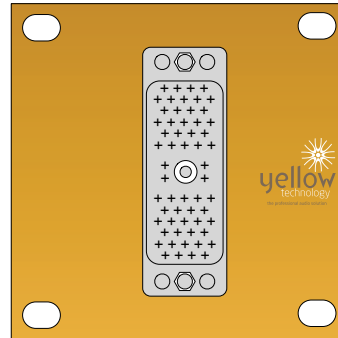

TITLE:	REHEARSAL SYSTEM LINK WALL PANEL
CLIENT:	LANTERNS STUDIO THEATRE
DRAWN BY:	BS
DATE:	12 APRIL 2012

TITLE:	STAGE BOX CONNECTION PANEL
CLIENT:	LANTERNS STUDIO THEATRE
DRAWN BY:	PE
DATE:	12 APRIL 2012