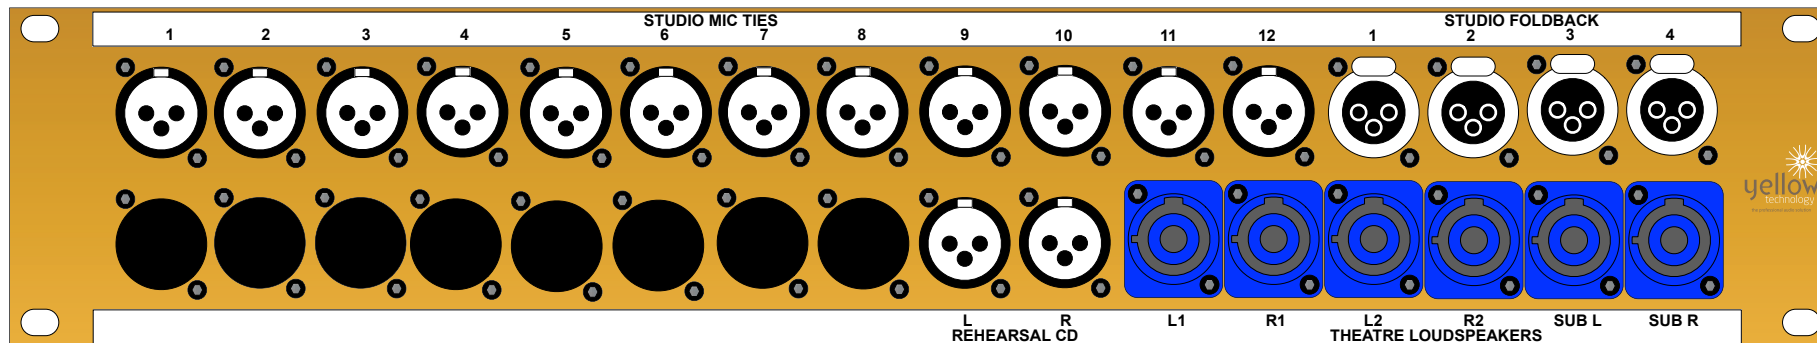

TITLE:	CONTROL ROOM PANEL
CLIENT:	LANTERNS STUDIO THEATRE
DRAWN BY:	BS
DATE:	12 APRIL 2012