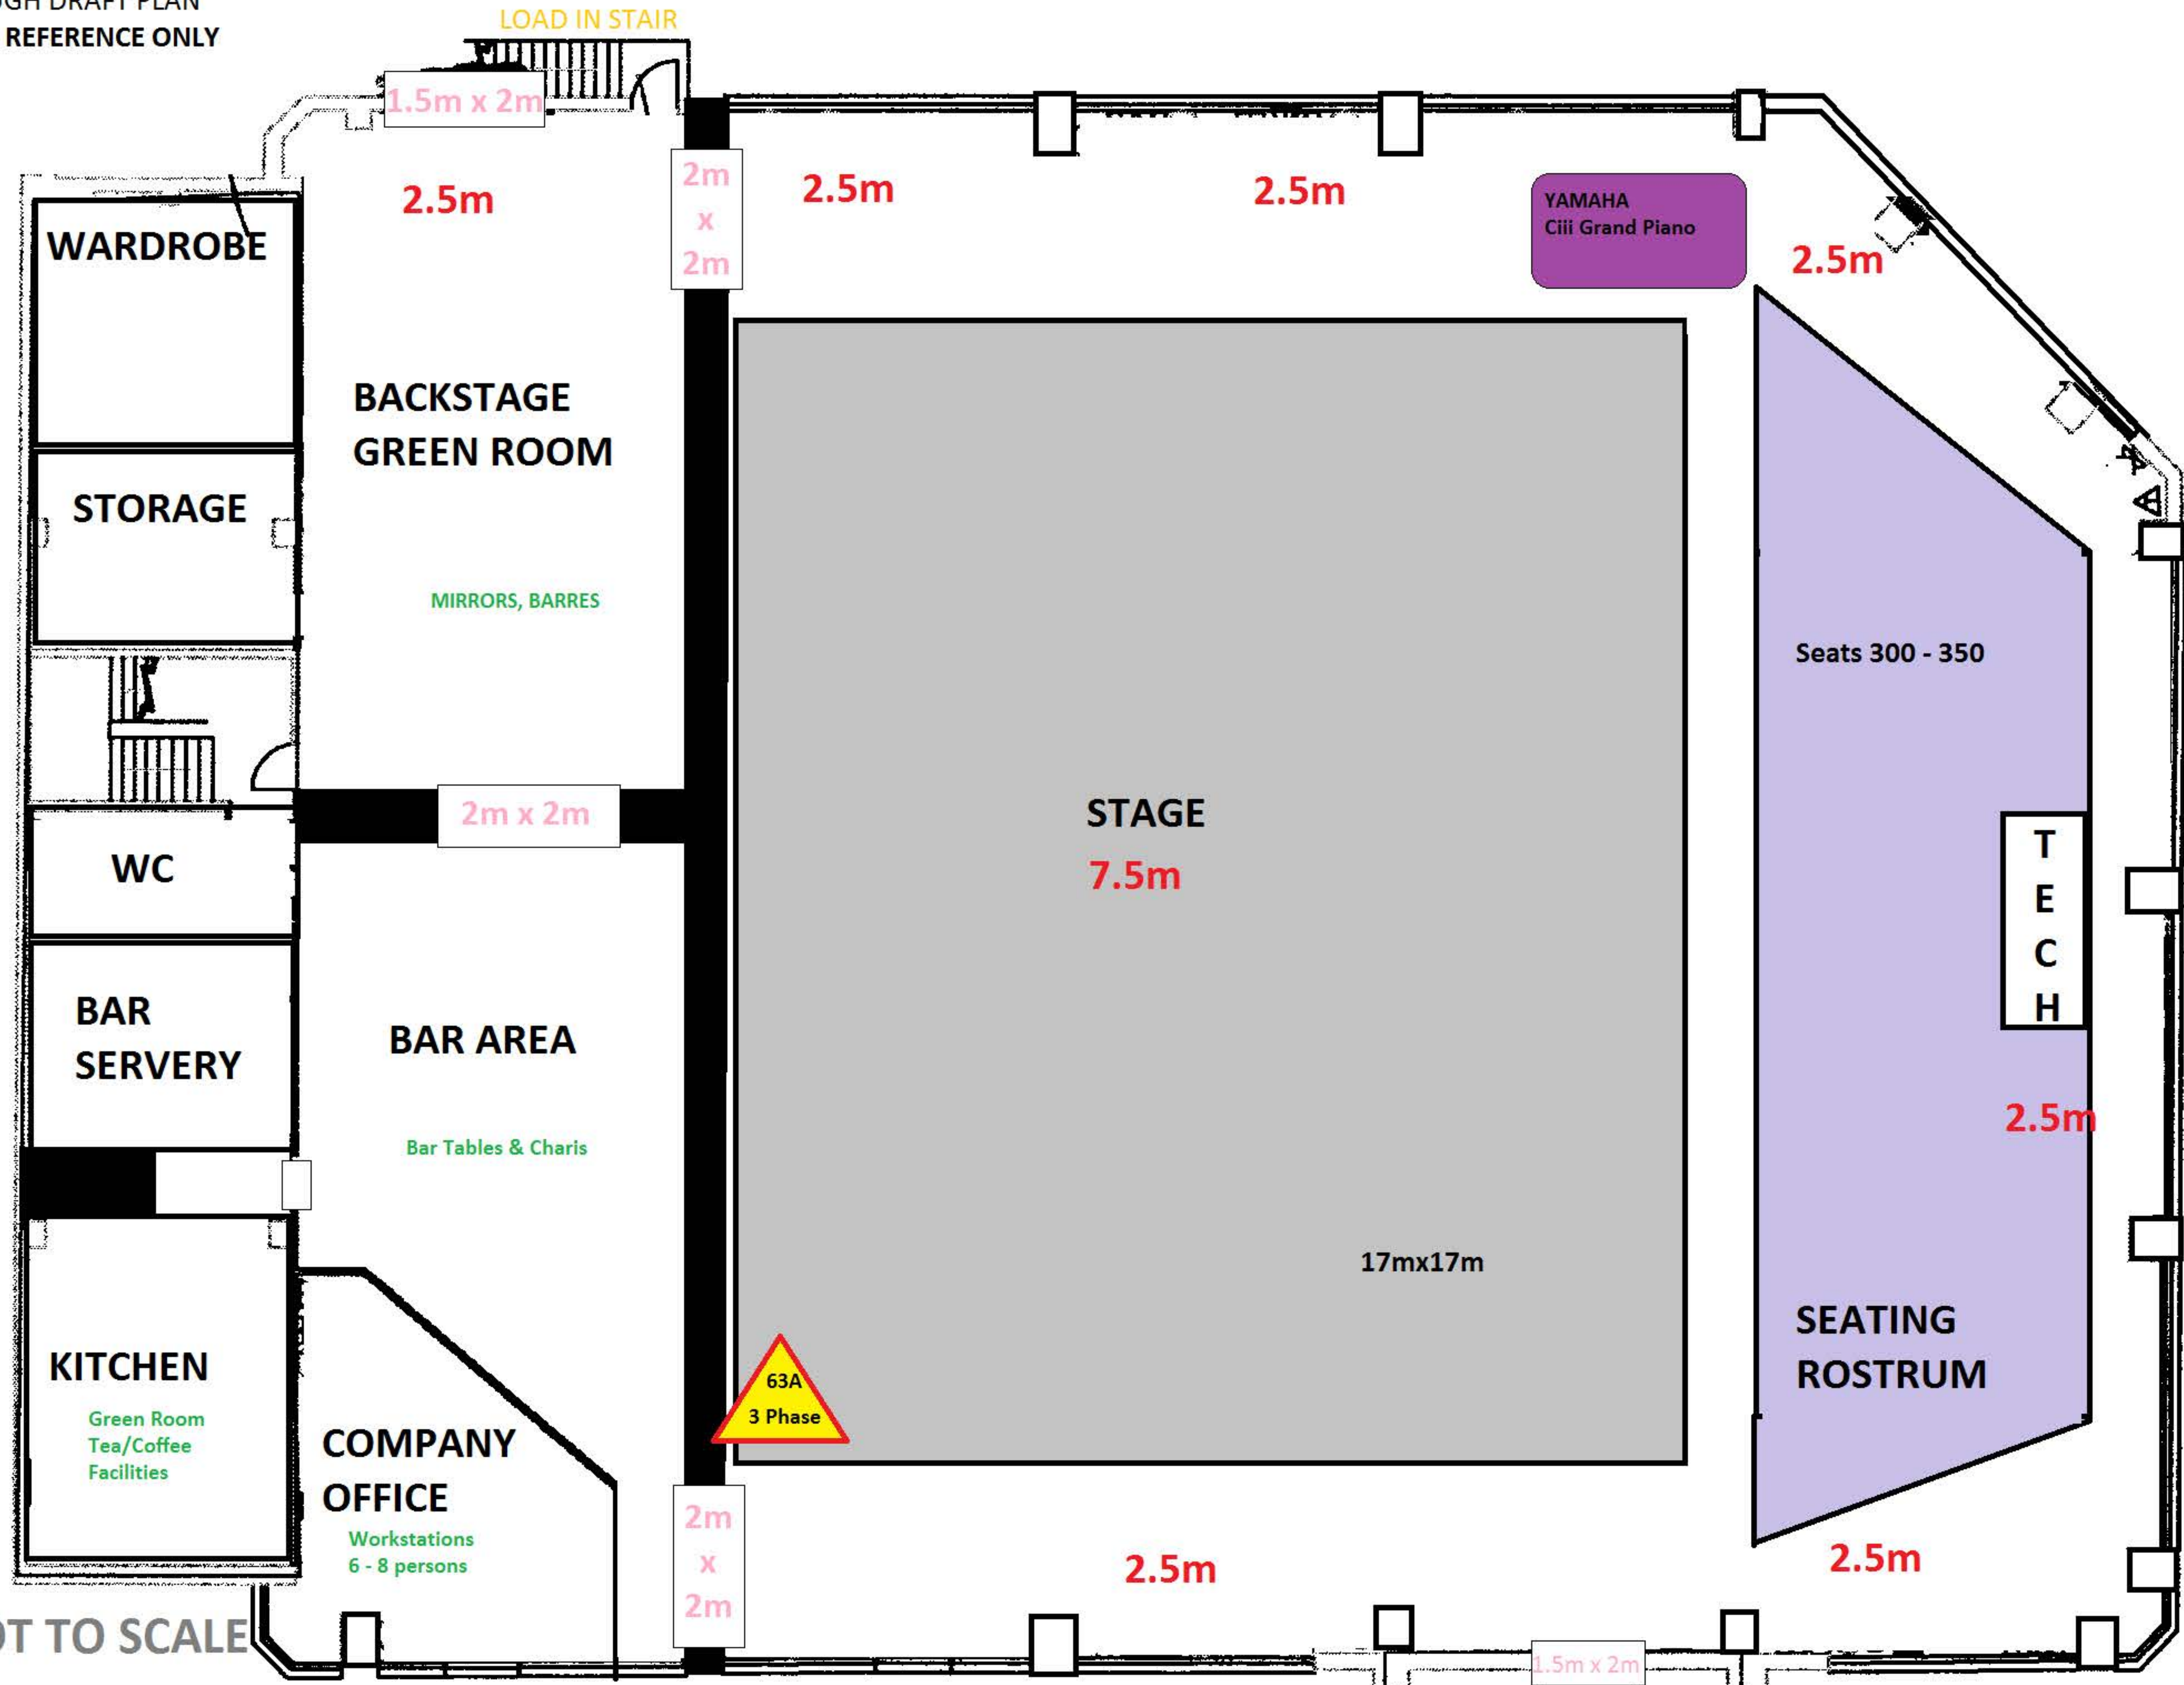

LANTERNS STUDIO THEATRE  
ROUGH DRAFT PLAN  
FOR REFERENCE ONLY

HEIGHTS

NOT TO SCALE